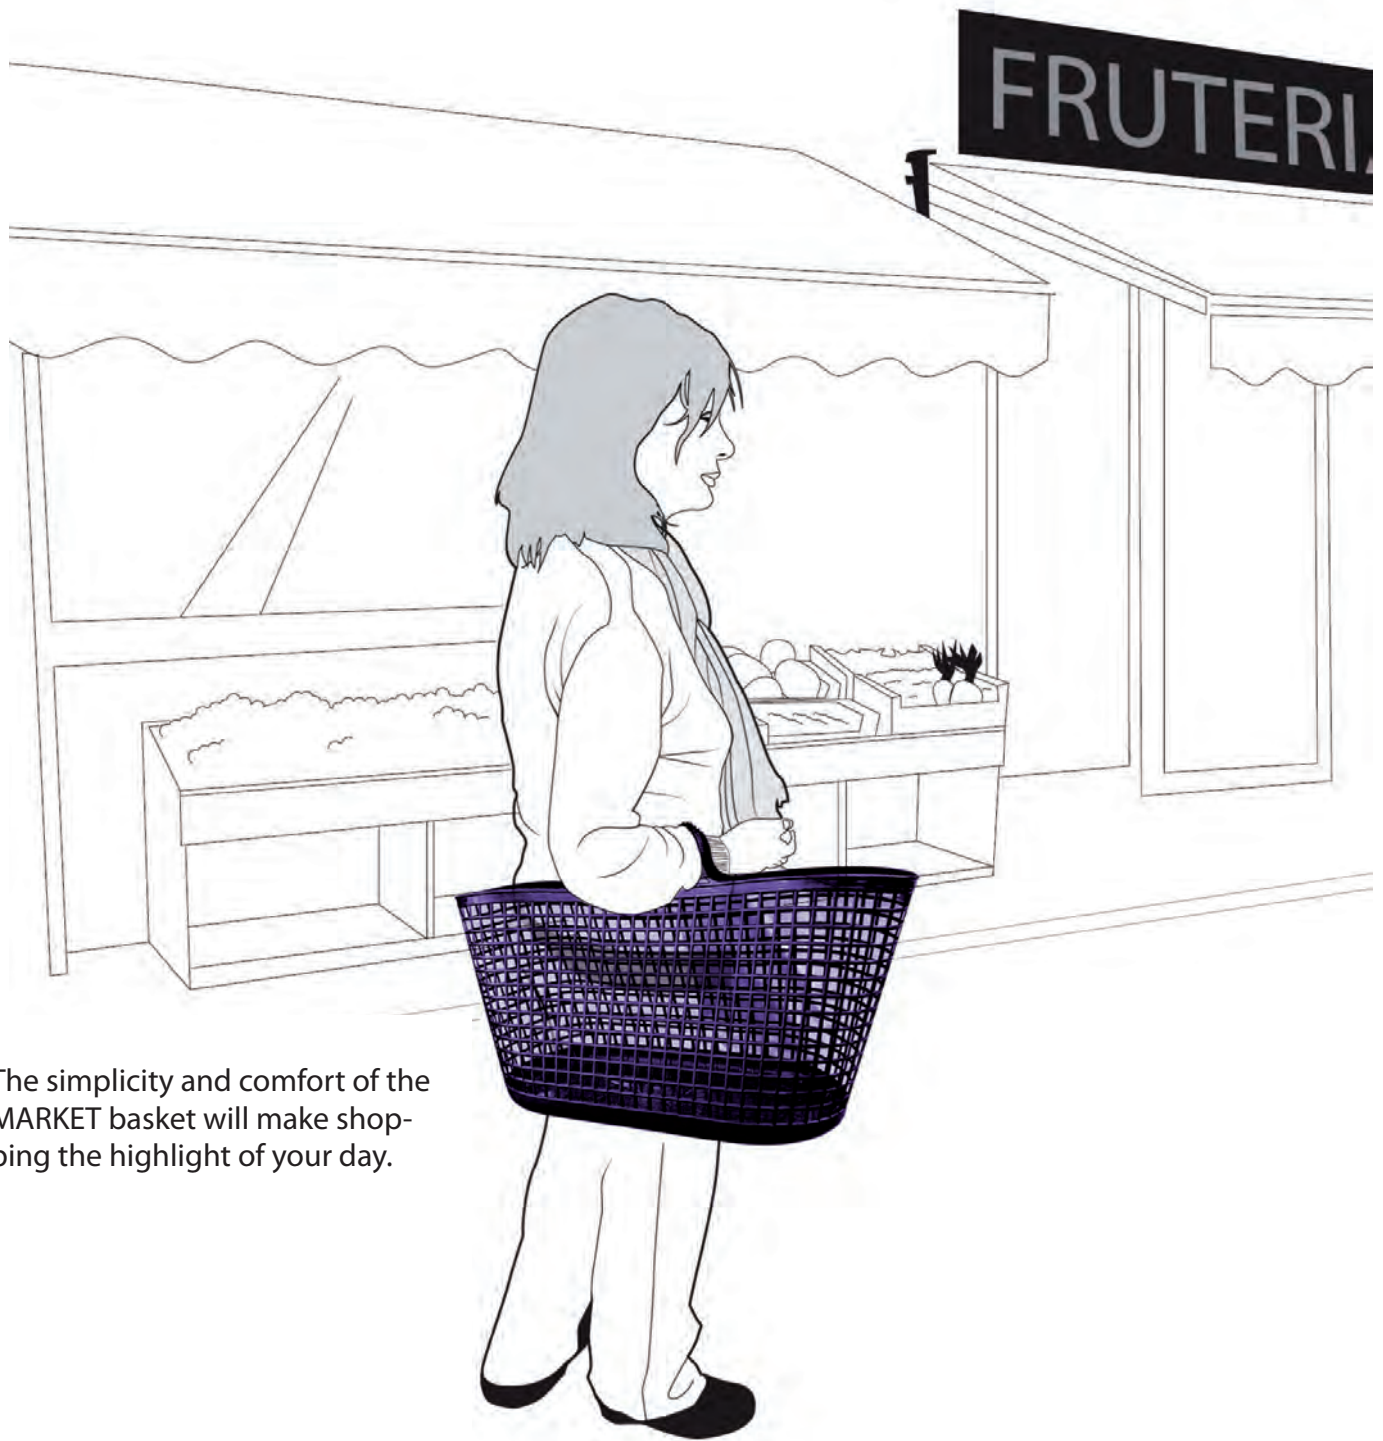

Multipurpose

Ref. 2002. Basket SWEET – 10 L
Weight: 0,29 Kg
Size: 370×180×290 mm
Packaging: 648 ud/pallet

SHOPPING BASKET

100% designed and made in Barcelona, Spain. Recycled and recyclable.

The simplicity and comfort of the MARKET basket will make shopping the highlight of your day.

Ref. 1670. Basket MARKET – 30 L
Weight: 0,48 Kg
Size: 500×240×392 mm
Packaging: 210 ud/pallet

Travel with FAMA: this open basket won't take up any room in your suitcase and, once closed, it becomes a highly original accessory.