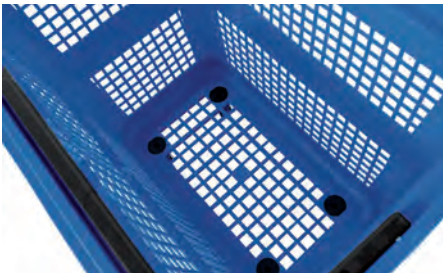

News!

Barcelona Basket

- Ref. 2354
- Capacity: 54 L
- Weight: 2,2 Kg
- Size: 578×395×435 mm
- Pat. U201130197

4 revolving wheels

Flat bottom surface

Now, the 54 L basket comes with a flat bottom and 4 revolving wheels!

...and also for perfumeries and drugstores

- The closed bottom means that even the smallest item will stay inside.
- Stackable baskets offer quick storage.

Reflect the image of your store in your basket.